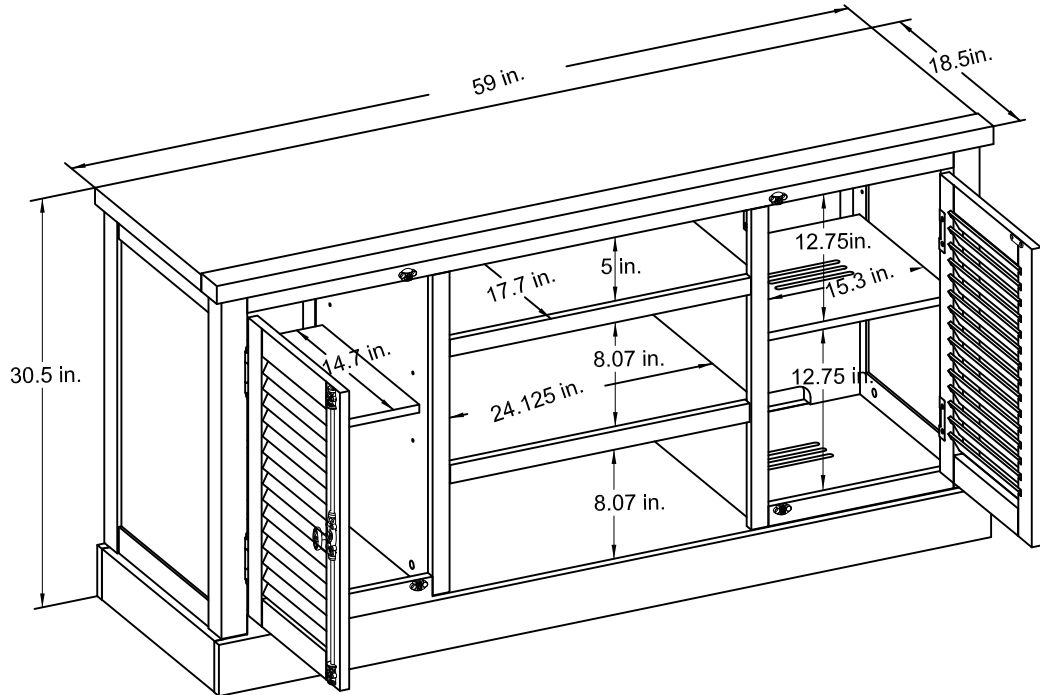

TV Stand

Model Number:5208013COM

Finish: White

OVERALL PRODUCT SIZE(in inches)

TV Stand:59"(W)*18.5"(D)*30.5"(H)

MAXIMUM WEIGHT CAPACITIES